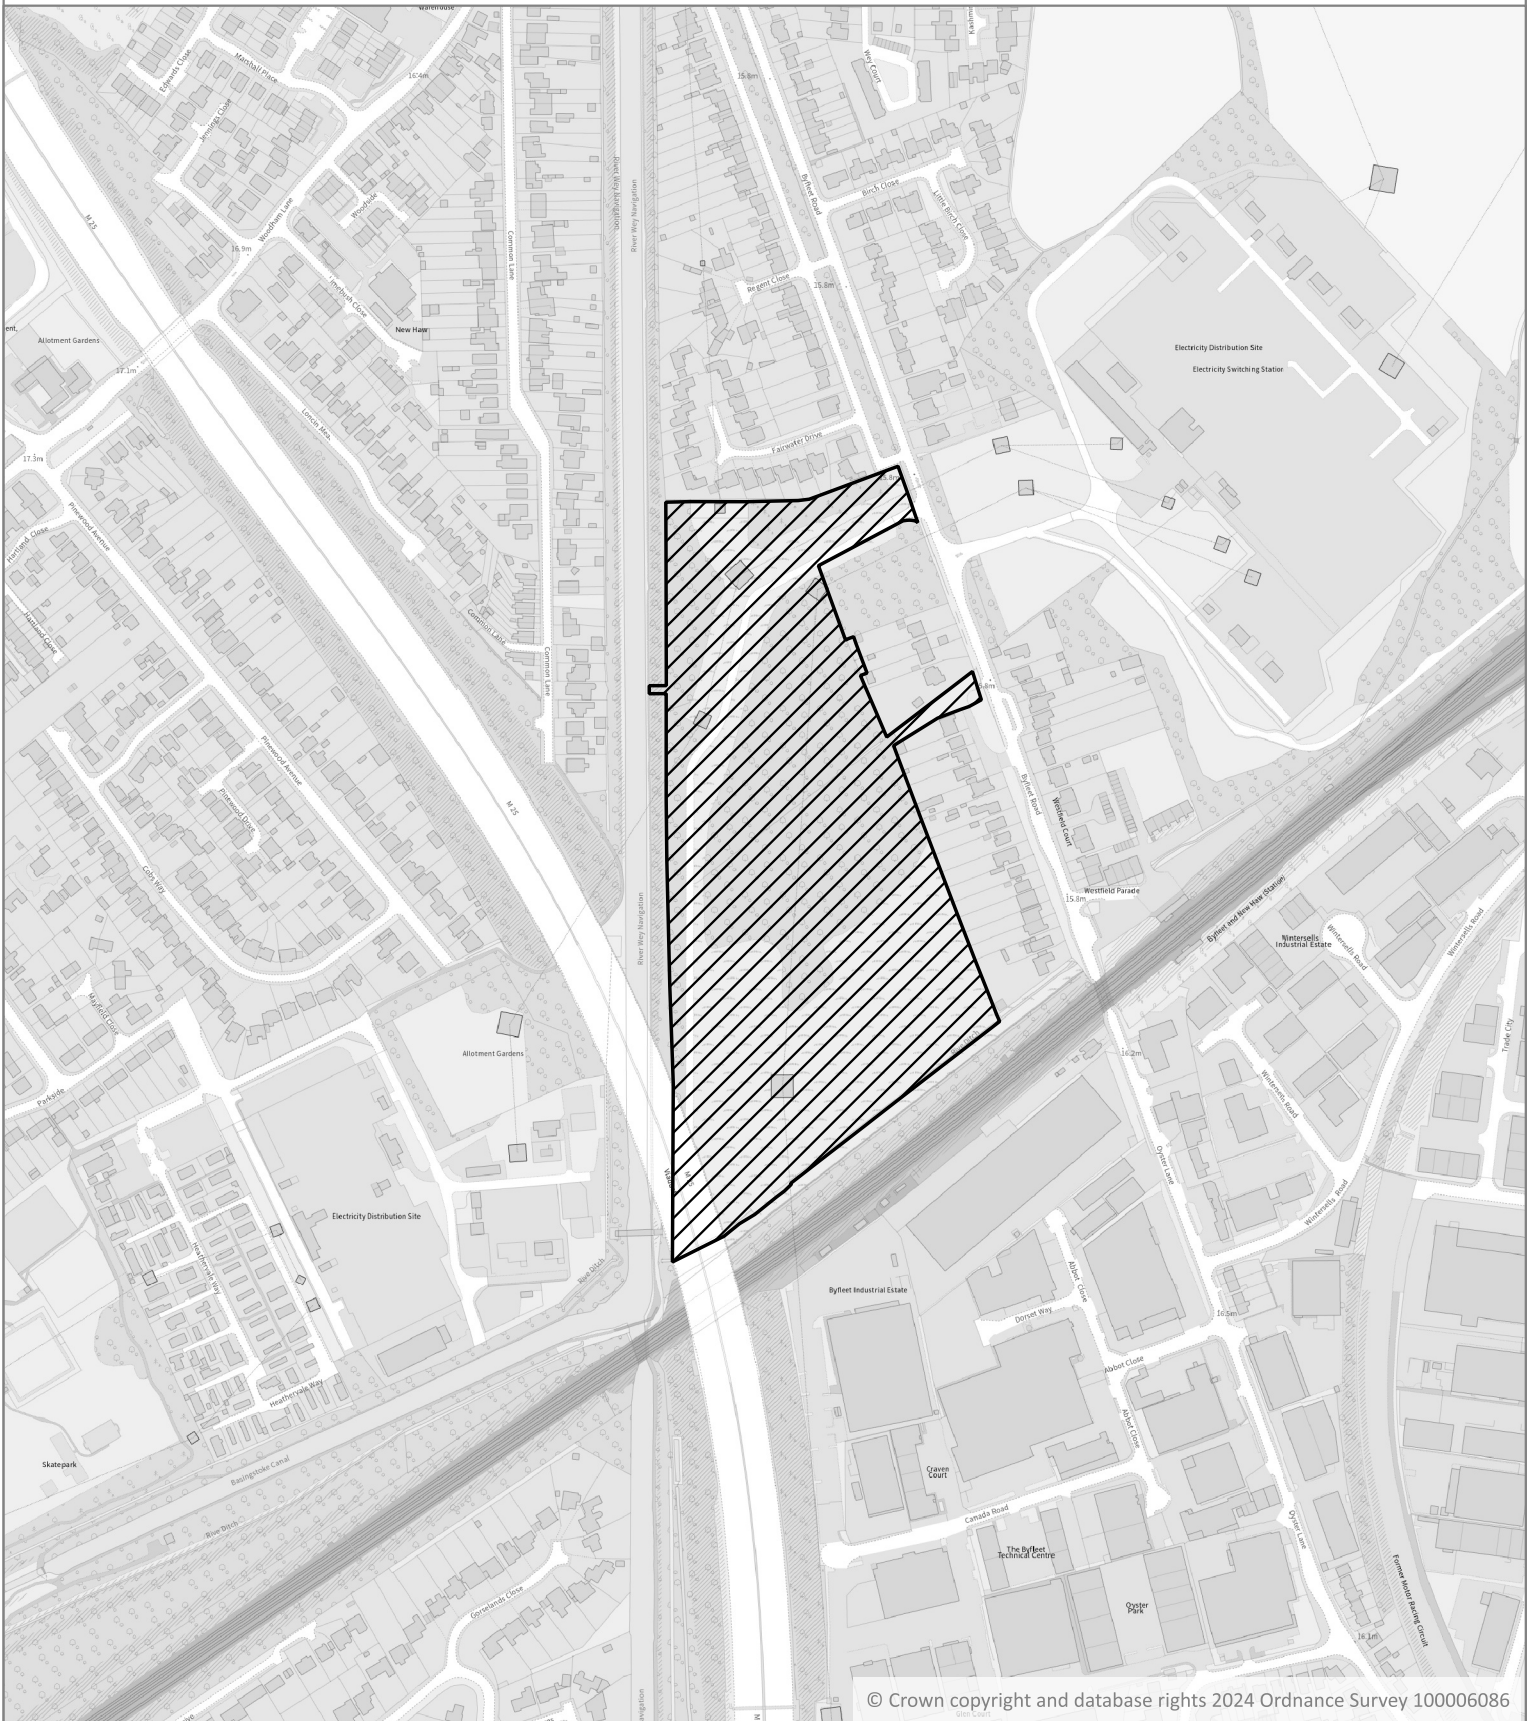

FOR LOCATION PURPOSES ONLY

Runnymede Borough Council
Runnymede Civic Centre
Station Road
Addlestone
Surrey KT15 2AH

Date:11/04/2024

Byfleet Road

© Crown copyright and database rights 2024 Ordnance Survey 100006086

Scale: 1:5,000

RU.21/0207